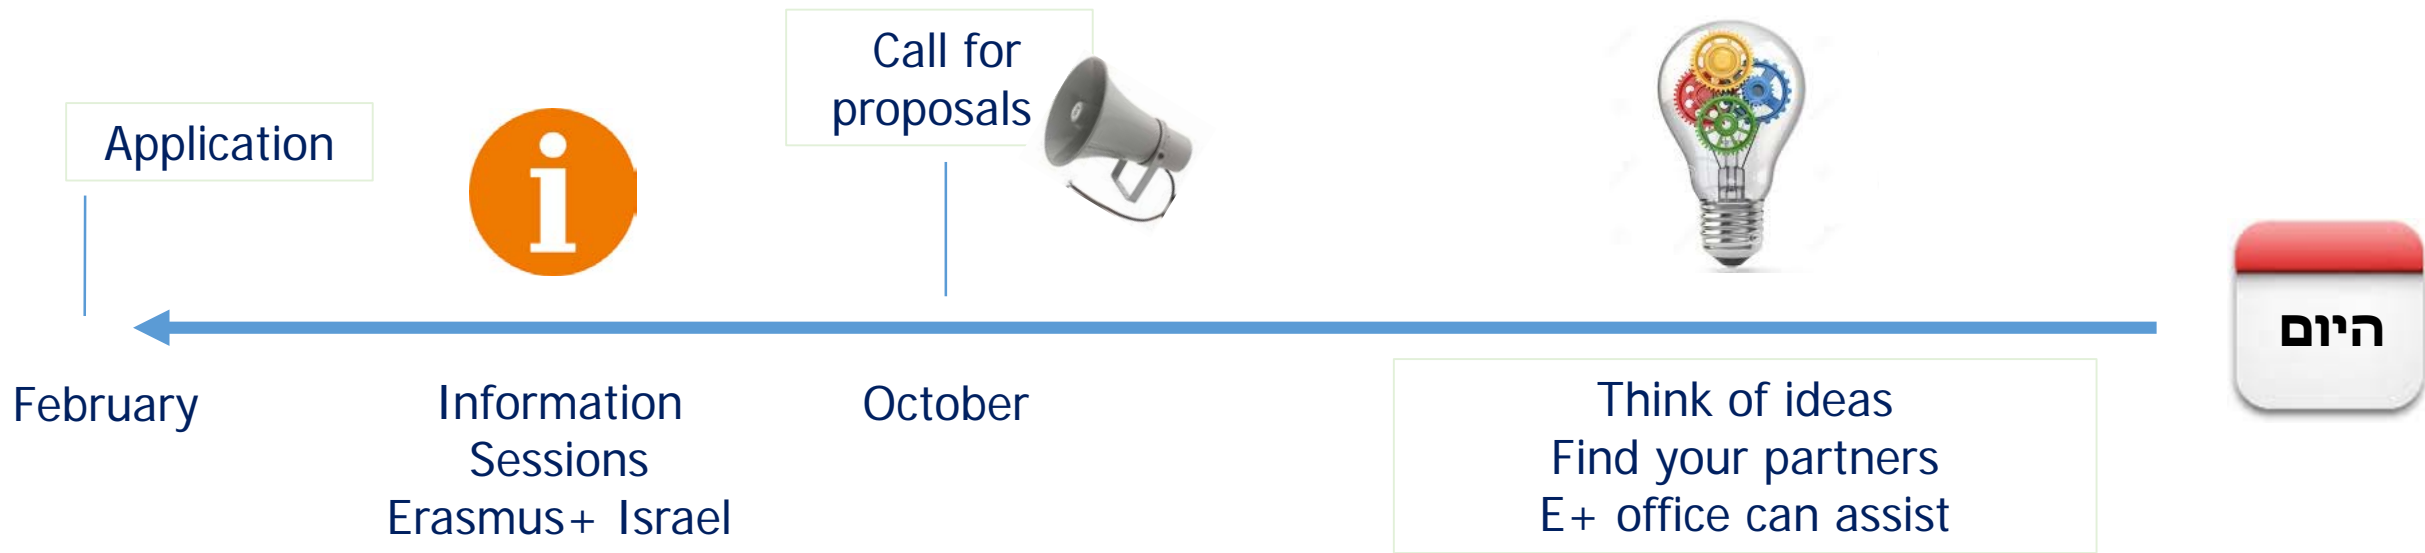

What?

Erasmus+ Israel
www.erasmusplus.org.il

סדנאות, כנסים וחומרים

[Erasmus+ Newsletter](#)

A screenshot of the Erasmus+ Project Results website. The page features a header with navigation links: a home icon, 'SEARCH PROJECTS', a magnifying glass icon, 'LOGIN', and 'CONTACT US'. The main content area has a background image of diverse young people celebrating. Overlaid on this is the text 'ERASMUS+ PROJECT RESULTS' in large white letters, followed by the tagline 'Enriching lives, opening minds'. Below the tagline are two blue buttons: 'Search for projects' and 'Search for results'. At the bottom, there is a search bar with the placeholder text 'Find projects...', a blue 'Search' button, and a yellow button with a hamburger menu icon. A white tooltip bubble points to the search bar with the text 'Click here to open advanced search'.